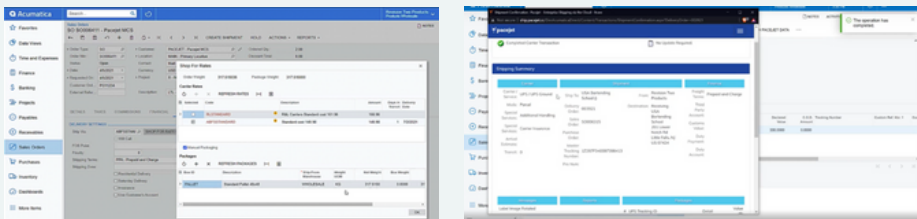

MAXIMIZE YOUR GROWTH POTENTIAL

With shipping software that's Core to your Acumatica ERP

Get the highest possible ROI on your Acumatica investment with the only transportation & shipping software that is a part of Acumatica Core. From basic rate shopping, to more complex pack-and-ship workflows, to advanced EDI integrations, no shipping software helps you extract more value from your ERP than 3G Pacejet Shipping - part of the 3G Transportation Software suite.

What does Acumatica Core mean for you?

- Built-in integration maintained by Acumatica, ensuring seamless operation and compatibility with the latest versions of the ERP.
- Operational flexibility to manage shipments within Acumatica or 3G Pacejet Shipping interfaces
- Streamlined updates that ensure 3G Pacejet Shipping enhancements get released along with Acumatica ERP updates
- Adding 3G Pacejet Shipping is no longer a customization project, but rather an enablement feature within the Acumatica ERP
- Partnership with two of the most trusted names in shipping and ERP software

The power of 3G within Acumatica

- Accelerated distribution with automated rating, shipping, and printing
- 3G Carrier Network with more parcel, LTL, and 3PL options than any other shipping software
- Unmatched order accuracy with tools for efficient scan-packing, address validation, data capture, and compliance labeling
- Higher output without added headcount, thanks to automation of many pack-and-ship functions